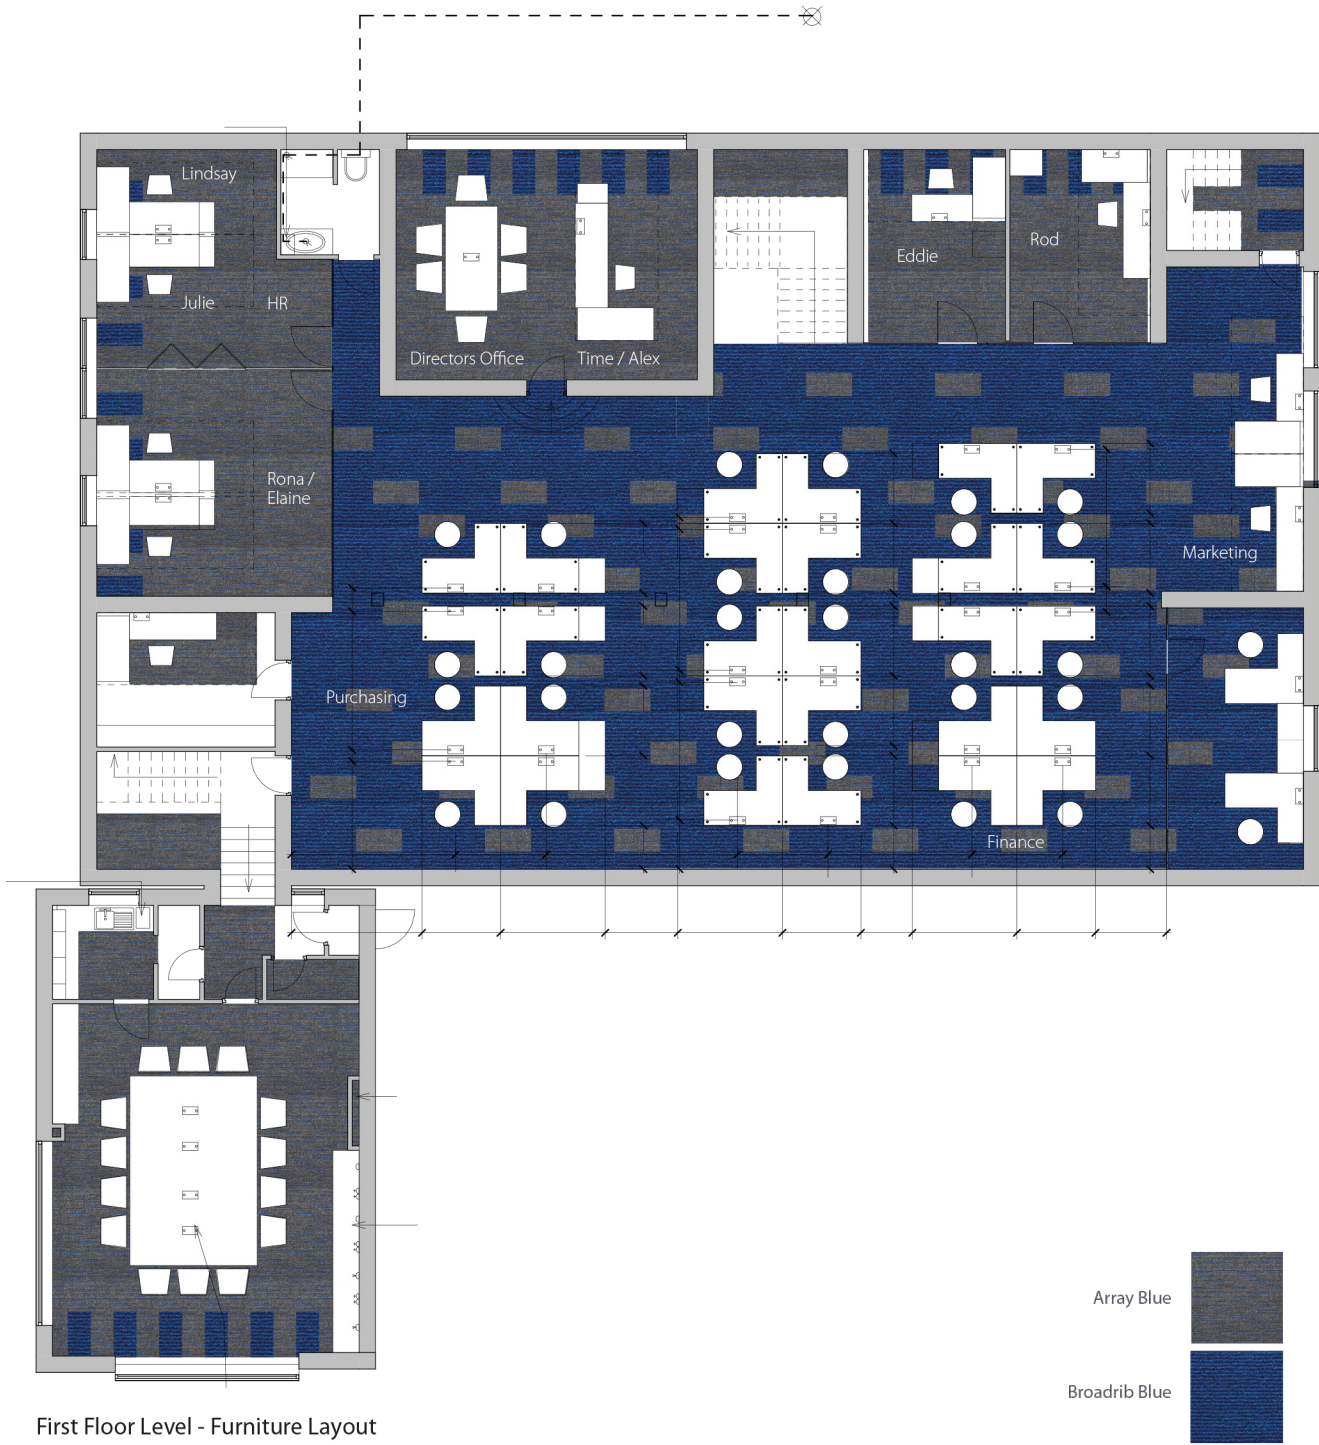

First Floor Level - Furniture Layout

- Array Blue
- Broadrib Blue

from our CREATIVE RANGE

ODYSSEY

First Floor Level - Furniture Layout

Odyssey Anthracite

Supacord Anthracite

Wide-ranging colour bank can
match corporate colours schemes

Complementing current
design trends

First Floor Level - Furniture Layout

Supacord Mulberry

Odyssey Blueberry

Blending colours easily
with contrasting colours

First Floor Level - Furniture Layout

First Floor Level - Furniture Layout

First Floor Level - Furniture Layout

- Array Copper
- Broadrib Orange

First Floor Level - Furniture Layout

First Floor Level - Furniture Layout

Add **originality, vibrancy and style**
to any floorcovering project