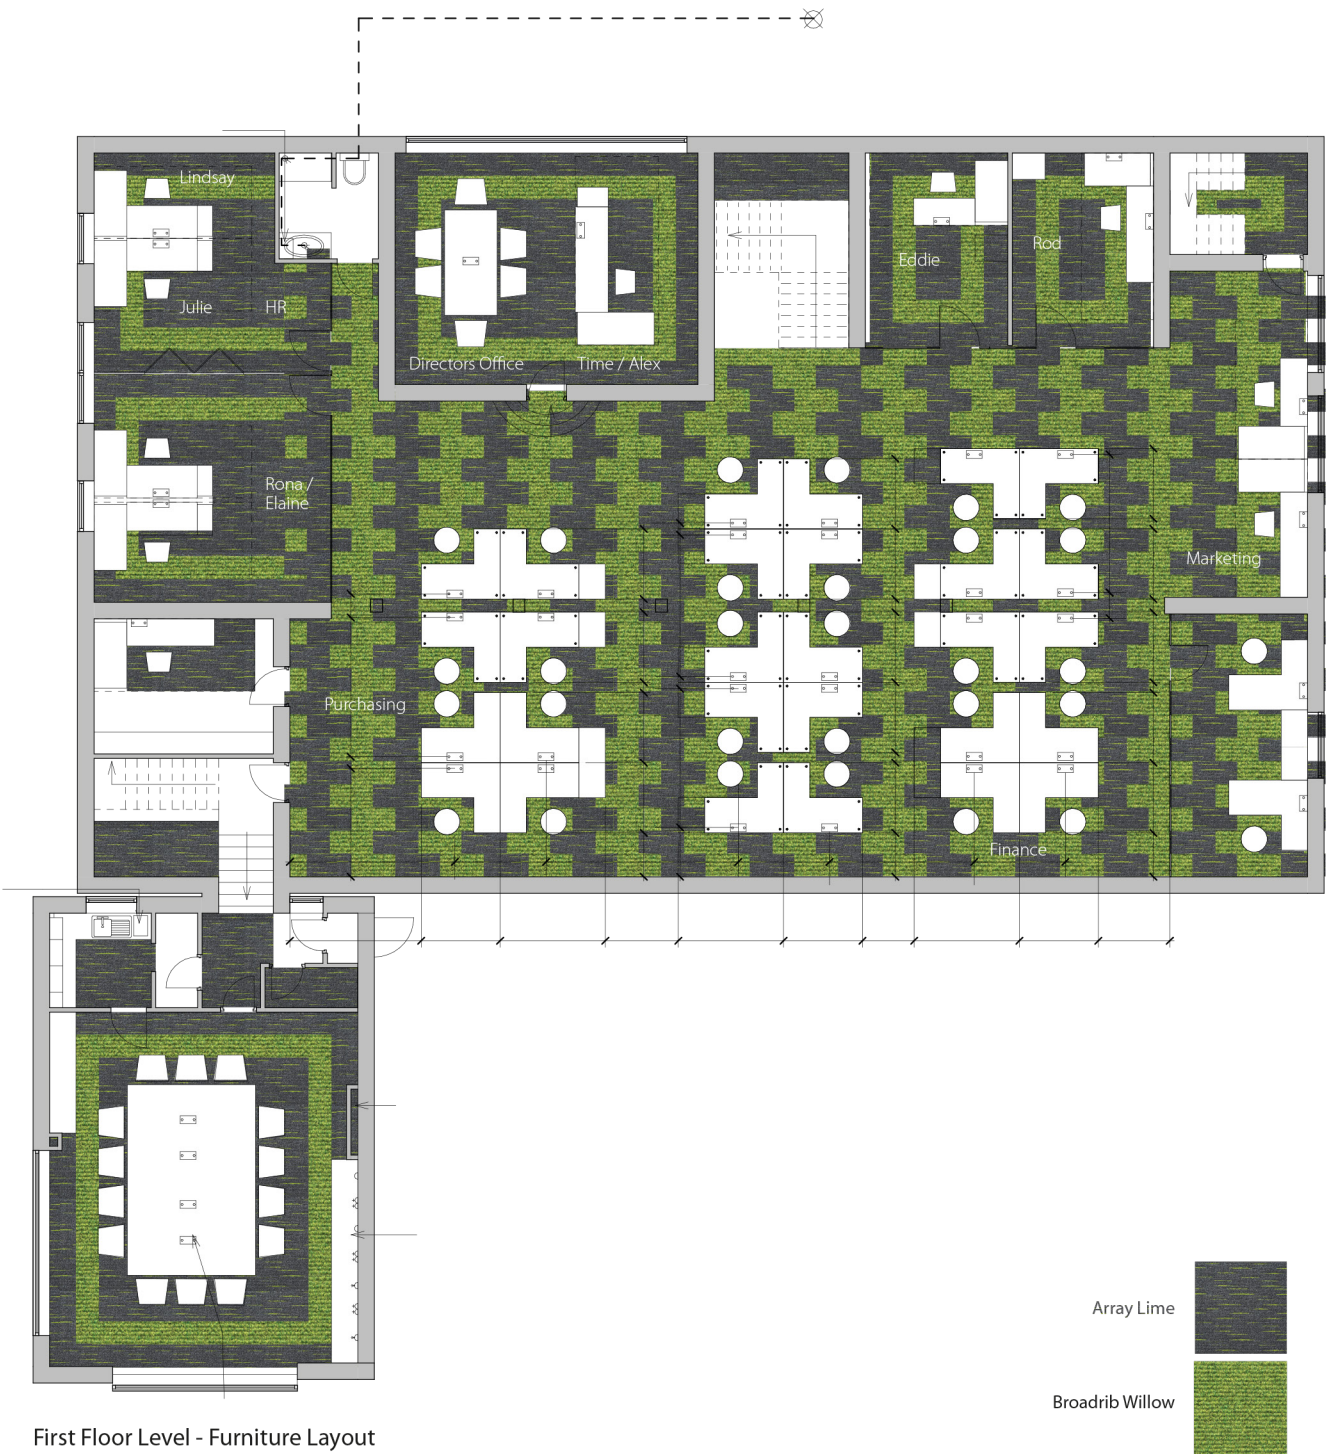

First Floor Level - Furniture Layout

- Array Blue
- Broadrib Blue

from our CREATIVE RANGE

ODYSSEY

First Floor Level - Furniture Layout

Odyssey Anthracite

Supacord Anthracite

Wide-ranging colour bank can
match corporate colours schemes

Complementing current
design trends

First Floor Level - Furniture Layout

Supacord Mulberry

Odyssey Blueberry

Blending colours easily
with contrasting colours

First Floor Level - Furniture Layout

First Floor Level - Furniture Layout

First Floor Level - Furniture Layout

- Array Copper
- Broadrib Orange

First Floor Level - Furniture Layout

First Floor Level - Furniture Layout

Add **originality, vibrancy and style**
to any floorcovering project

An **extensive collection**
of style & colour

First Floor Level - Furniture Layout

Where inspiration
meets **creative space**

First Floor Level - Furniture Layout

from our CREATIVE RANGE

ARRAY ODYSSEY

H
HECKMONDWIKE
MAKERS OF FIBRE BONDED CARPETS