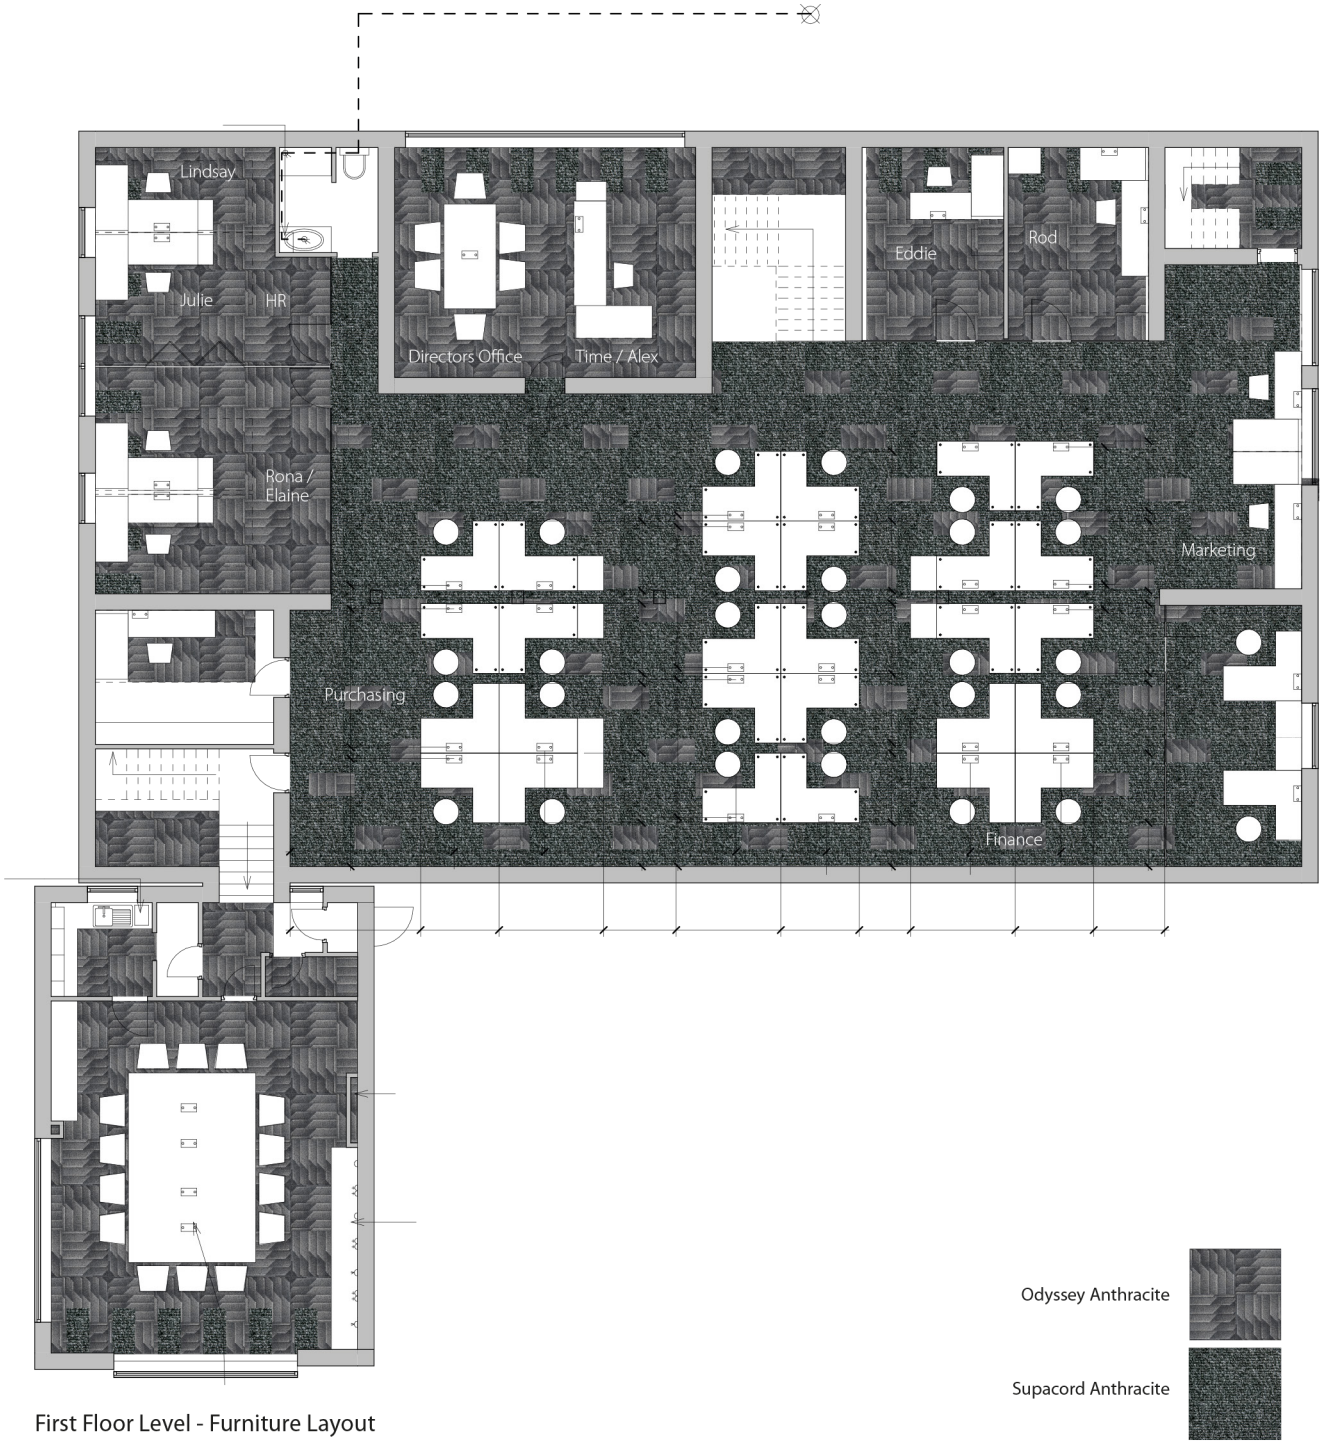

First Floor Level - Furniture Layout

- Array Blue
- Broadrib Blue

from our CREATIVE RANGE

ODYSSEY

First Floor Level - Furniture Layout

Odyssey Anthracite

Supacord Anthracite

Wide-ranging colour bank can
match corporate colours schemes

Complementing current
design trends

First Floor Level - Furniture Layout

Supacord Mulberry

Odyssey Blueberry

Blending colours easily
with contrasting colours

First Floor Level - Furniture Layout

First Floor Level - Furniture Layout

First Floor Level - Furniture Layout

- Array Copper
- Broadrib Orange

First Floor Level - Furniture Layout

First Floor Level - Furniture Layout

Add **originality, vibrancy and style**
to any floorcovering project