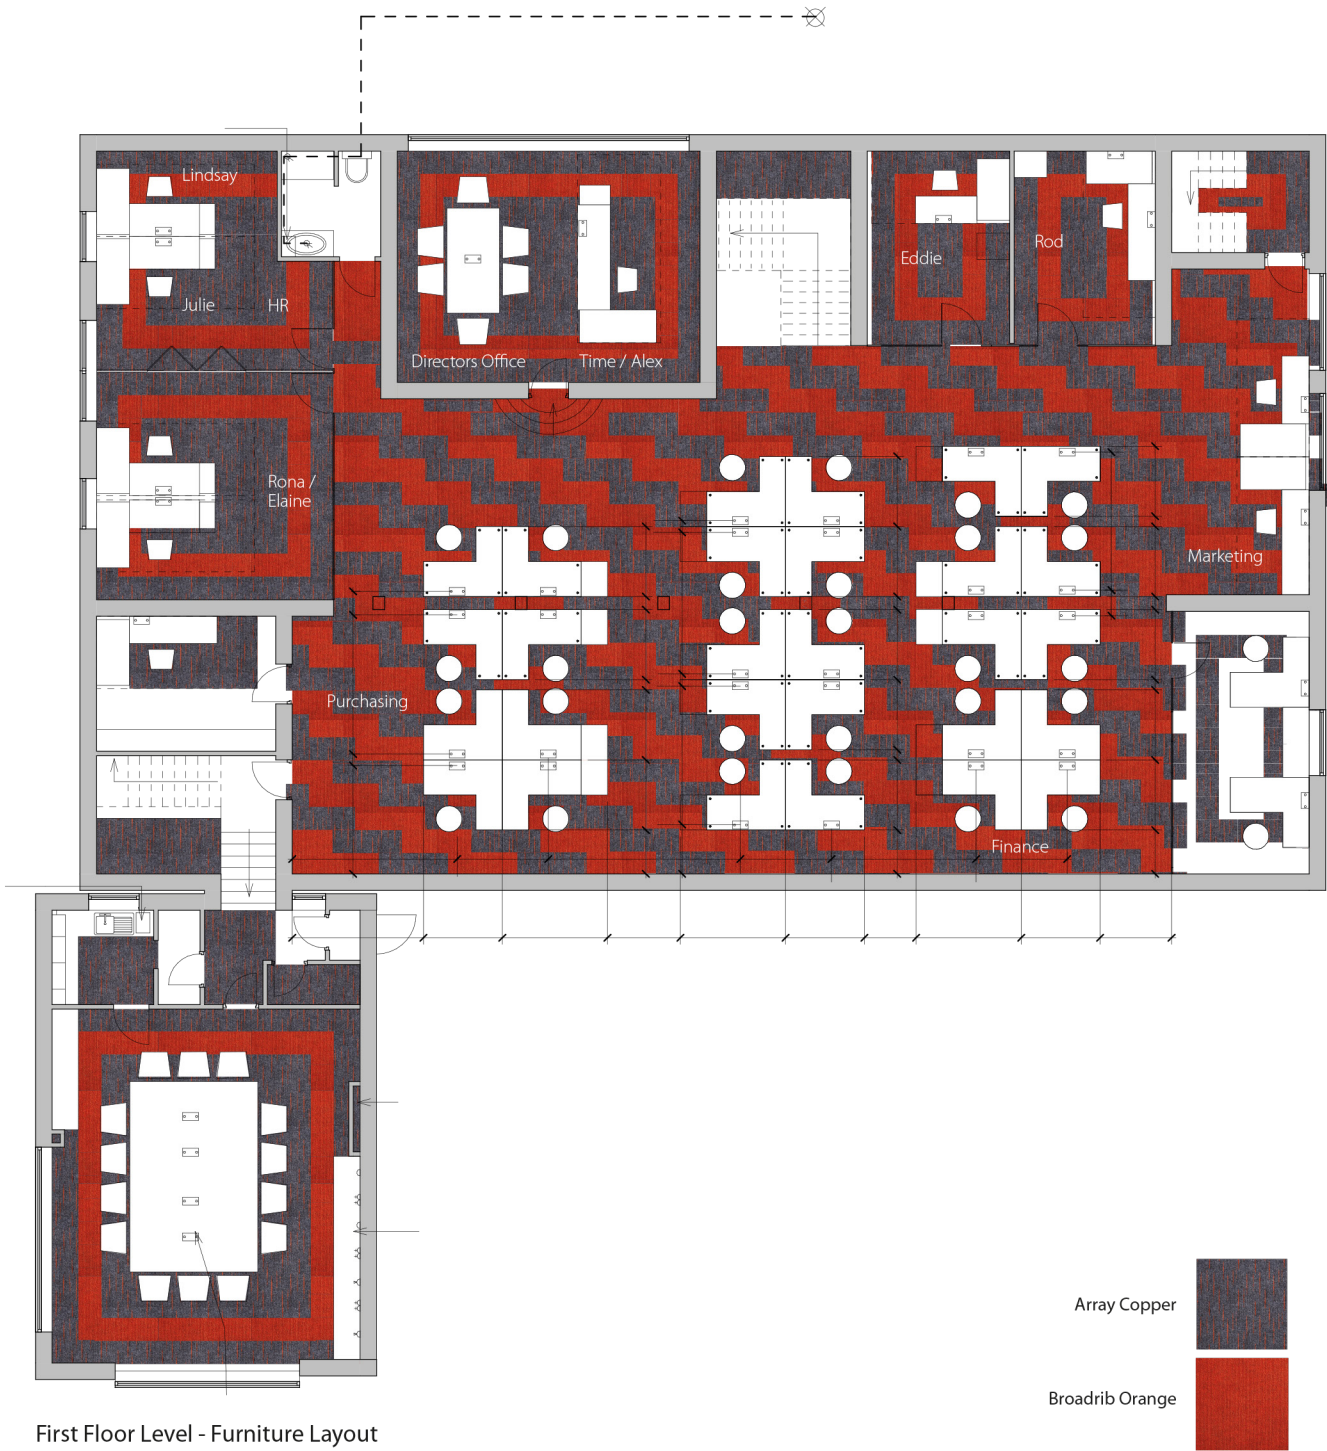

First Floor Level - Furniture Layout

- Array Blue
- Broadrib Blue

from our CREATIVE RANGE

ODYSSEY

First Floor Level - Furniture Layout

Odyssey Anthracite

Supacord Anthracite

Wide-ranging colour bank can
match corporate colours schemes

Complementing current
design trends

First Floor Level - Furniture Layout

Supacord Mulberry

Odyssey Blueberry

Blending colours easily
with contrasting colours

First Floor Level - Furniture Layout

First Floor Level - Furniture Layout

First Floor Level - Furniture Layout

- Array Copper
- Broadrib Orange

First Floor Level - Furniture Layout

First Floor Level - Furniture Layout

Add **originality, vibrancy and style**
to any floorcovering project

An **extensive collection**
of style & colour

First Floor Level - Furniture Layout

Where inspiration
meets **creative space**

First Floor Level - Furniture Layout

from our CREATIVE RANGE

ARRAY ODYSSEY

H
HECKMONDWIKE
MAKERS OF FIBRE BONDED CARPETS