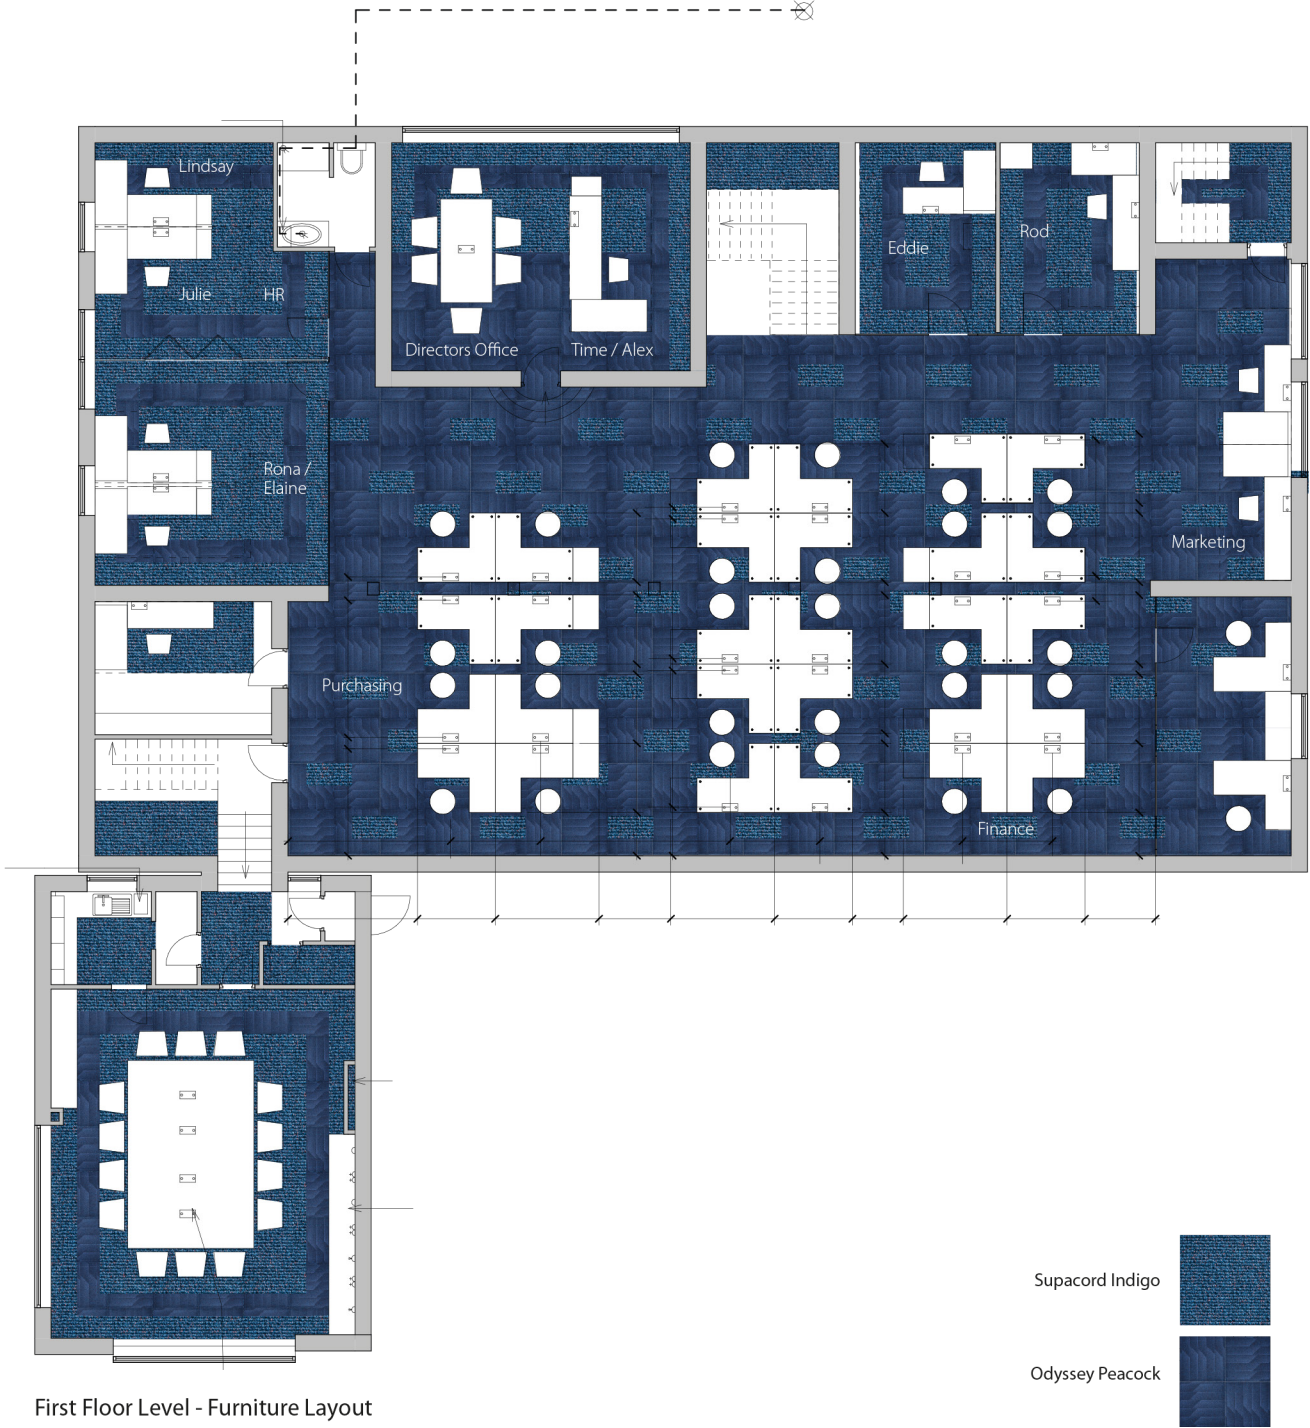

First Floor Level - Furniture Layout

- Array Blue
- Broadrib Blue

from our CREATIVE RANGE

ODYSSEY

First Floor Level - Furniture Layout

Odyssey Anthracite

Supacord Anthracite

Wide-ranging colour bank can
match corporate colours schemes

Complementing current
design trends

First Floor Level - Furniture Layout

Supacord Mulberry

Odyssey Blueberry

Blending colours easily
with contrasting colours

First Floor Level - Furniture Layout

First Floor Level - Furniture Layout

First Floor Level - Furniture Layout

- Array Copper
- Broadrib Orange

First Floor Level - Furniture Layout

First Floor Level - Furniture Layout

Add **originality, vibrancy and style**
to any floorcovering project

An **extensive collection**
of style & colour

First Floor Level - Furniture Layout

Where inspiration
meets **creative space**

First Floor Level - Furniture Layout

from our CREATIVE RANGE

ARRAY ODYSSEY

H
HECKMONDWIKE
MAKERS OF FIBRE BONDED CARPETS