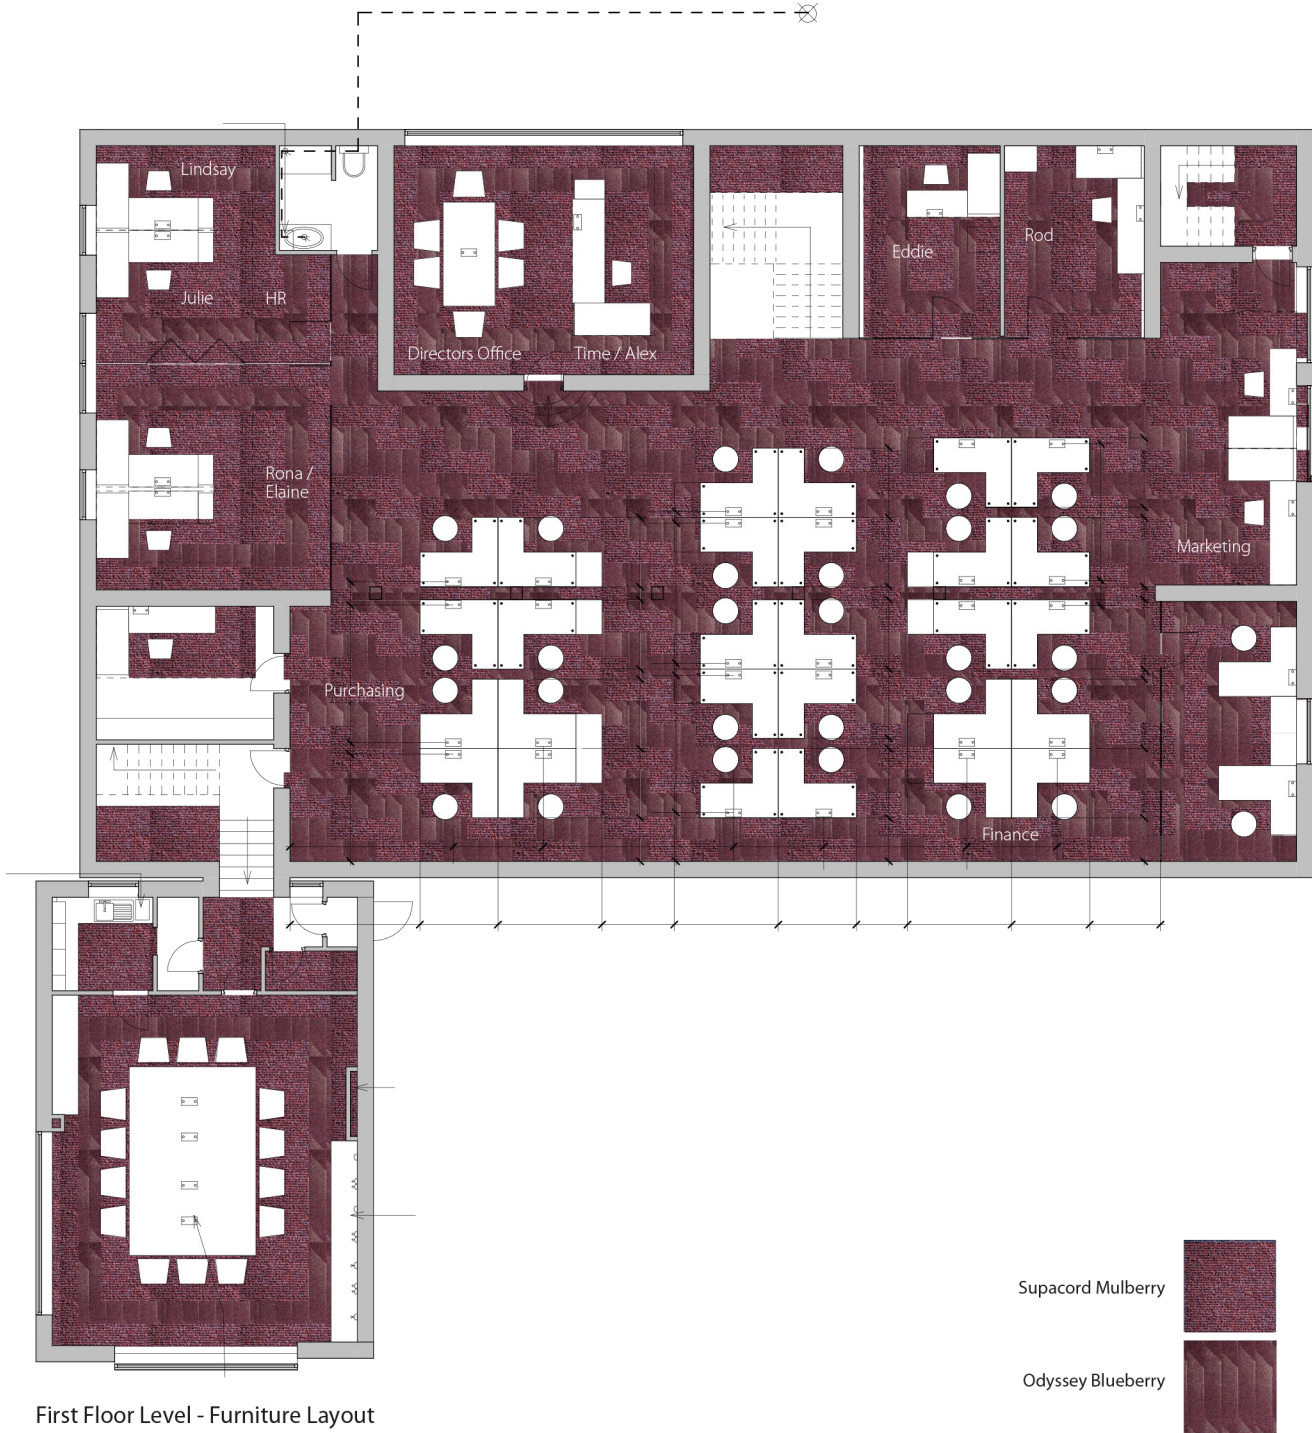

First Floor Level - Furniture Layout

- Array Blue
- Broadrib Blue

from our CREATIVE RANGE

ODYSSEY

First Floor Level - Furniture Layout

Odyssey Anthracite

Supacord Anthracite

Wide-ranging colour bank can
match corporate colours schemes

Complementing current
design trends

First Floor Level - Furniture Layout

Supacord Mulberry

Odyssey Blueberry

Blending colours easily
with contrasting colours

First Floor Level - Furniture Layout

First Floor Level - Furniture Layout

First Floor Level - Furniture Layout

- Array Copper
- Broadrib Orange

First Floor Level - Furniture Layout

First Floor Level - Furniture Layout

Add **originality, vibrancy and style**
to any floorcovering project