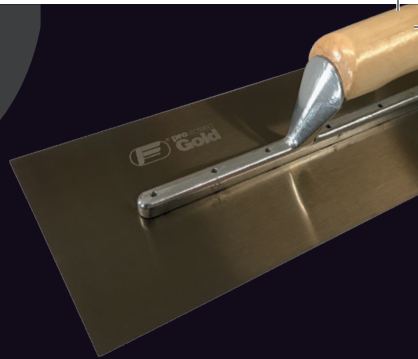

Free trowel with our versatile leveller at PFL

For Prize Draw Terms & Conditions visit www.floorwise.co.uk/proscreedgoldpromo

With purchases of **floorwise pro-screed Gold** 2 part **rapid setting** latex polymer **levelling & smoothing** compound at **PFL**, we'll give you a high quality **pro-screed trowel**. Just order five bag and bottle **pro-screed Gold** systems and you're automatically entitled to your trowel while stocks last.

@floorwisehq

@floorwisehq